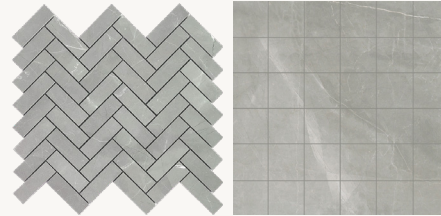

TECHNICAL DATA

Thickness	9 mm
Application	Interior/Exterior
Frost Resistance	Yes
DCOF	>0.42
Shade Variation	V2
Finish	Matte & Polished

LEAD TIME
In Stock/Quick Ship

COLORS

3"x12" Polished | 12"x24" Matte & Polished | 24"x24" Matte & Polished
24"x48" Polished | 2"x2" Mosaic Matte | 1"x3" Herringbone Polished
2"x6" Herringbone Mosaic Matte

TRIM: 2"x24" Bullnose Matte & Polished

Amani Grey

Calacatta

Calacatta Gold

Nero Marquina

Statuario

White Dolomia

Amani Grey & Calacatta