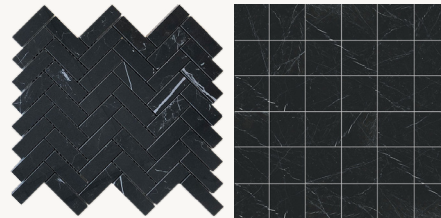

TECHNICAL DATA

Thickness	9 mm
Application	Interior/Exterior
Frost Resistance	Yes
DCOF	>0.42
Shade Variation	V2
Finish	Matte & Polished

LEAD TIME
In Stock/Quick Ship

COLORS

3"x12" Polished | 12"x24" Matte & Polished | 24"x24" Matte & Polished
24"x48" Polished | 2"x2" Mosaic Matte | 1"x3" Herringbone Polished
2"x6" Herringbone Mosaic Matte

TRIM: 2"x24" Bullnose Matte & Polished

Amani Grey

Calacatta

Calacatta Gold

Nero Marquina

Statuario

White Dolomia

Amani Grey & Calacatta