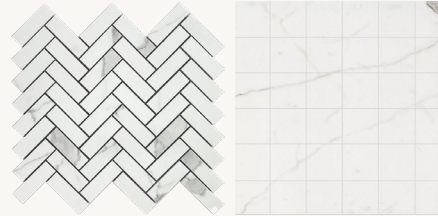

TECHNICAL DATA

Thickness	9 mm
Application	Interior/Exterior
Frost Resistance	Yes
DCOF	>0.42
Shade Variation	V2
Finish	Matte & Polished

LEAD TIME
In Stock/Quick Ship

COLORS

3"x12" Polished | 12"x24" Matte & Polished | 24"x24" Matte & Polished
24"x48" Polished | 2"x2" Mosaic Matte | 1"x3" Herringbone Polished
2"x6" Herringbone Mosaic Matte

TRIM: 2"x24" Bullnose Matte & Polished

Amani Grey

Calacatta

Calacatta Gold

Nero Marquina

Statuario

White Dolomia

Amani Grey & Calacatta